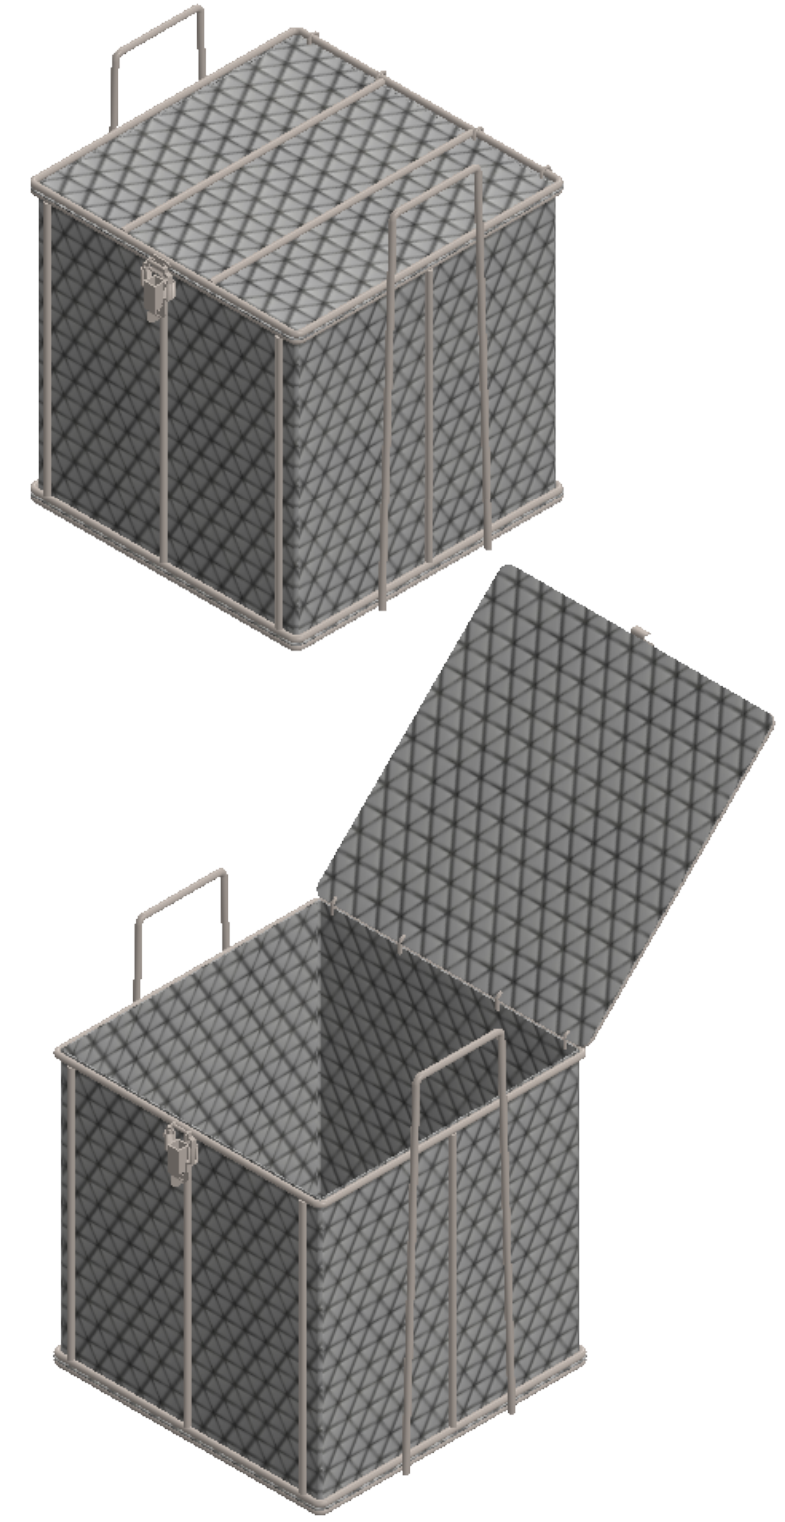

Lid Hidden in this View to show Approx Inside Dimensions

Ø 1/4" Frame Rod

Lined Bottom, Side, and Lid with 2 Mesh x .063" Welded Wire (.437" Openings, 76% Open Area)

UNLESS OTHERWISE SPECIFIED:  
 DIMENSIONS ARE IN INCHES  
 TOLERANCES:  
 FRACTIONAL ± 1/16"  
 ANGULAR: ± 5 DEG.  
 TWO PLACE DECIMAL ±0.03  
 THREE PLACE DECIMAL ±0.015

EST WGT  
 8.6 lbs.  
 MATERIAL  
 304 Stainless Steel  
 FINISH  
 Natural

DO NOT SCALE DRAWING

Rectangular Wire Mesh Basket: 12Lx12Wx12H,  
 304 SS, 1/4 Rod Frame, Hinged Lid with Latch,  
 Stacking Handles, Mesh: 2 x .063

SIZE DWG. NO.  
**B** TMT-120120120-Q02S

SCALE: 1:6

SHEET 1 OF 1

**PROPRIETARY AND CONFIDENTIAL**  
 THE INFORMATION CONTAINED IN THIS DRAWING IS THE SOLE PROPERTY OF THREE M TOOL. ANY REPRODUCTION IN PART OR AS A WHOLE WITHOUT THE WRITTEN PERMISSION OF THREE M TOOL IS PROHIBITED.