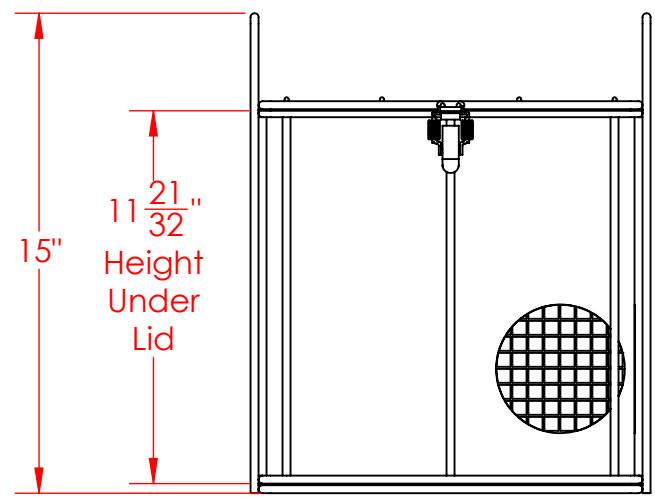

Lid Hidden in this View to show Approx Inside Dimensions

Ø 1/4" Frame Rod

Lined Bottom, Side, and Lid with 2 Mesh x .063" Welded Wire (.437" Openings, 76% Open Area)

UNLESS OTHERWISE SPECIFIED:  
 DIMENSIONS ARE IN INCHES  
 TOLERANCES:  
 FRACTIONAL ± 1/16"  
 ANGULAR: ± 5 DEG.  
 TWO PLACE DECIMAL ±0.03  
 THREE PLACE DECIMAL ±0.015

EST WGT  
 8.6 lbs.  
 MATERIAL  
 304 Stainless Steel  
 FINISH  
 Natural

DO NOT SCALE DRAWING

Rectangular Wire Mesh Basket: 12Lx12Wx12H,  
 304 SS, 1/4 Rod Frame, Hinged Lid with Latch,  
 Stacking Handles, Mesh: 2 x .063

SIZE DWG. NO.  
**B** TMT-120120120-Q02S

SCALE: 1:6

SHEET 1 OF 1

**PROPRIETARY AND CONFIDENTIAL**  
 THE INFORMATION CONTAINED IN THIS DRAWING IS THE SOLE PROPERTY OF THREE M TOOL. ANY REPRODUCTION IN PART OR AS A WHOLE WITHOUT THE WRITTEN PERMISSION OF THREE M TOOL IS PROHIBITED.