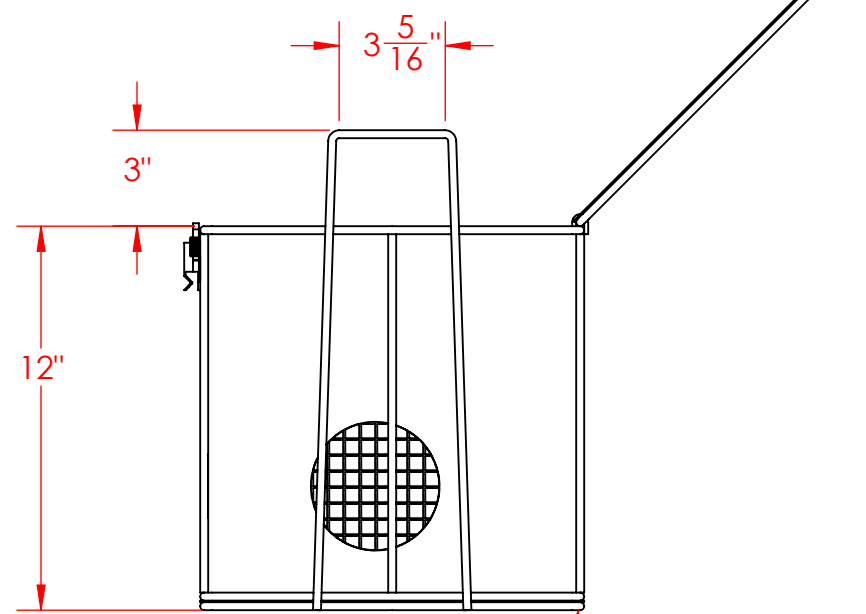

Lid Hidden in this View to show Approx Inside Dimensions

Ø 1/4" Frame Rod

Lined Bottom, Side, and Lid with 2 Mesh x .063" Welded Wire (.437" Openings, 76% Open Area)

UNLESS OTHERWISE SPECIFIED:  
 DIMENSIONS ARE IN INCHES  
 TOLERANCES:  
 FRACTIONAL ± 1/16"  
 ANGULAR: ± 5 DEG.  
 TWO PLACE DECIMAL ±0.03  
 THREE PLACE DECIMAL ±0.015

EST WGT  
 8.6 lbs.  
 MATERIAL  
 304 Stainless Steel  
 FINISH  
 Natural

DO NOT SCALE DRAWING

Rectangular Wire Mesh Basket: 12Lx12Wx12H,  
 304 SS, 1/4 Rod Frame, Hinged Lid with Latch,  
 Stacking Handles, Mesh: 2 x .063

SIZE DWG. NO.  
**B** TMT-120120120-Q02S

SCALE: 1:6

SHEET 1 OF 1

**PROPRIETARY AND CONFIDENTIAL**  
 THE INFORMATION CONTAINED IN THIS DRAWING IS THE SOLE PROPERTY OF THREE M TOOL. ANY REPRODUCTION IN PART OR AS A WHOLE WITHOUT THE WRITTEN PERMISSION OF THREE M TOOL IS PROHIBITED.